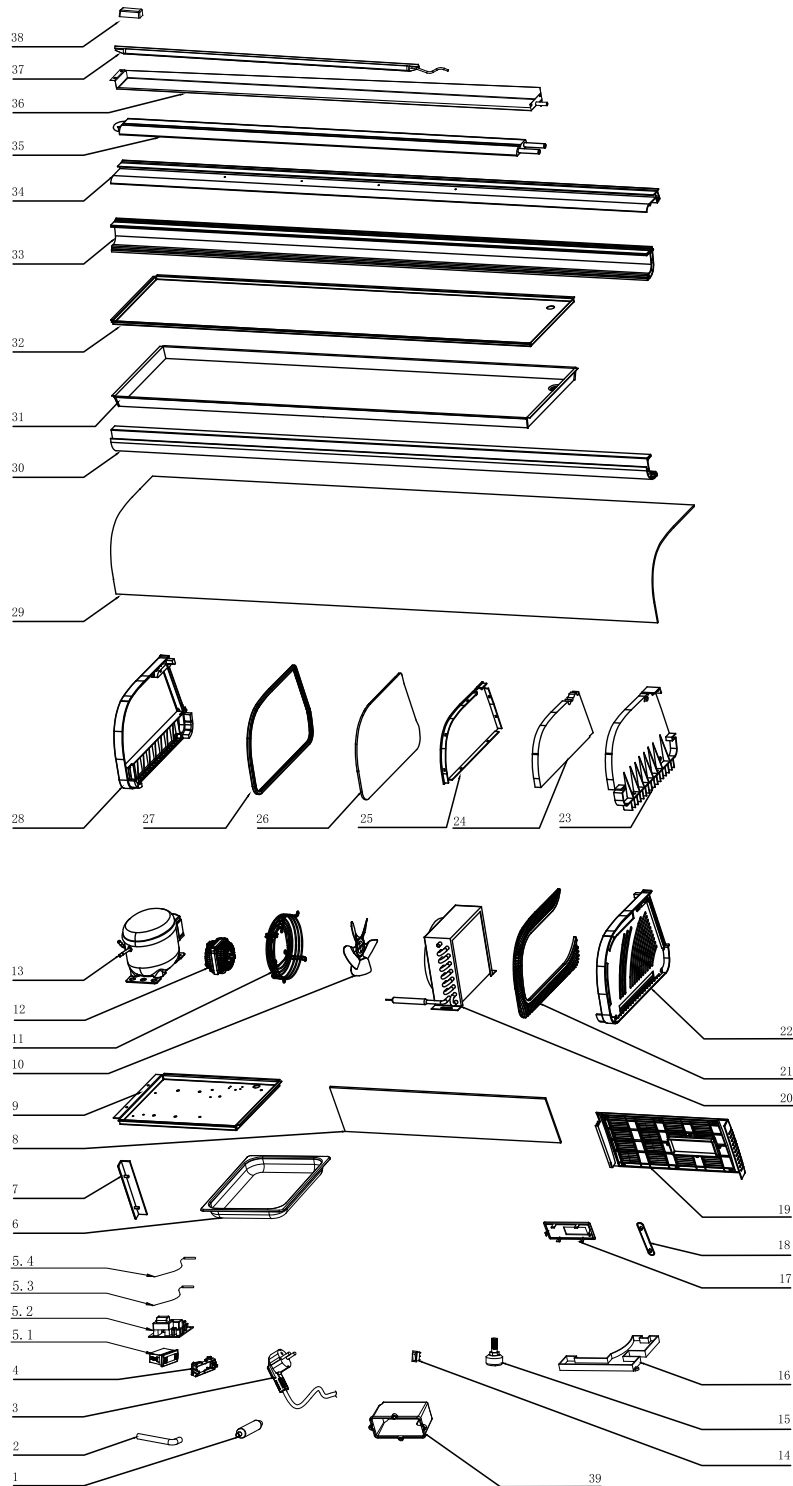

Parts Breakdown

Model RS-CN-0042-S 39553

Parts Breakdown

Model RS-CN-0042-S 39553

Item No.	Description	Position	Item No.	Description	Position	Item No.	Description	Position
60144	Dry Filter for 39553	1	30597	Switch for 39553	14	67366	Glass Silica Ring for 39553	27
60105	Water Discharge Pipe for 39553	2	60181	Adjustable Feet for 39553	15	67367	Bracing Piece of Rack for 39553	28
30621	Power Cord for 39553	3	60139	Water Receiver for 39553	16	70443	Curved Front Glass for 39553	29
60125	Digital Controller Holder for 39553	4	67357	Switch Panel for 39553	17	67368	Front Pillar for 39553	30
67773	Digital Controller Complete for 39553	5	60088	Handle for 39553	18	60104	Foam Material for 39553	31
60178	1/2 GN Pan for 39553	6	67358	Rear Plastic Panel for 39553	19	60106	Bottom Panel for 39553	32
67354	Finger Clamp of Glass for 39553	7	67359	Condenser for 39553	20	67369	Rear Pillar for 39553	33
70422	Door Glass for 39553	8	67360	Decorating Plate for 39553	21	67370	Upper Pillar for 39553	34
67355	Bottom Panel of Compressor for 39553	9	67361	Left Plastic Panel for 39553	22	60093	Top Evaporator for 39553	35
60640	Fan Blade for 39553	10	67362	Middle Separator for 39553	23	67371	Top Water Tray for 39553	36
67356	Fan Motor Cover for 39553	11	67363	Foam of Middle Separator for 39553	24	30818	LED Light for 39553	37
71522	Evaporator Fan Motor for 39553	12	67364	Cover of Middle Separator for 39553	25	30774	LED Power for 39553	38
30615	Compressor for 39553	13	67365	Side Glass for 39553	26	67374	Insulated Panel for 39553	39